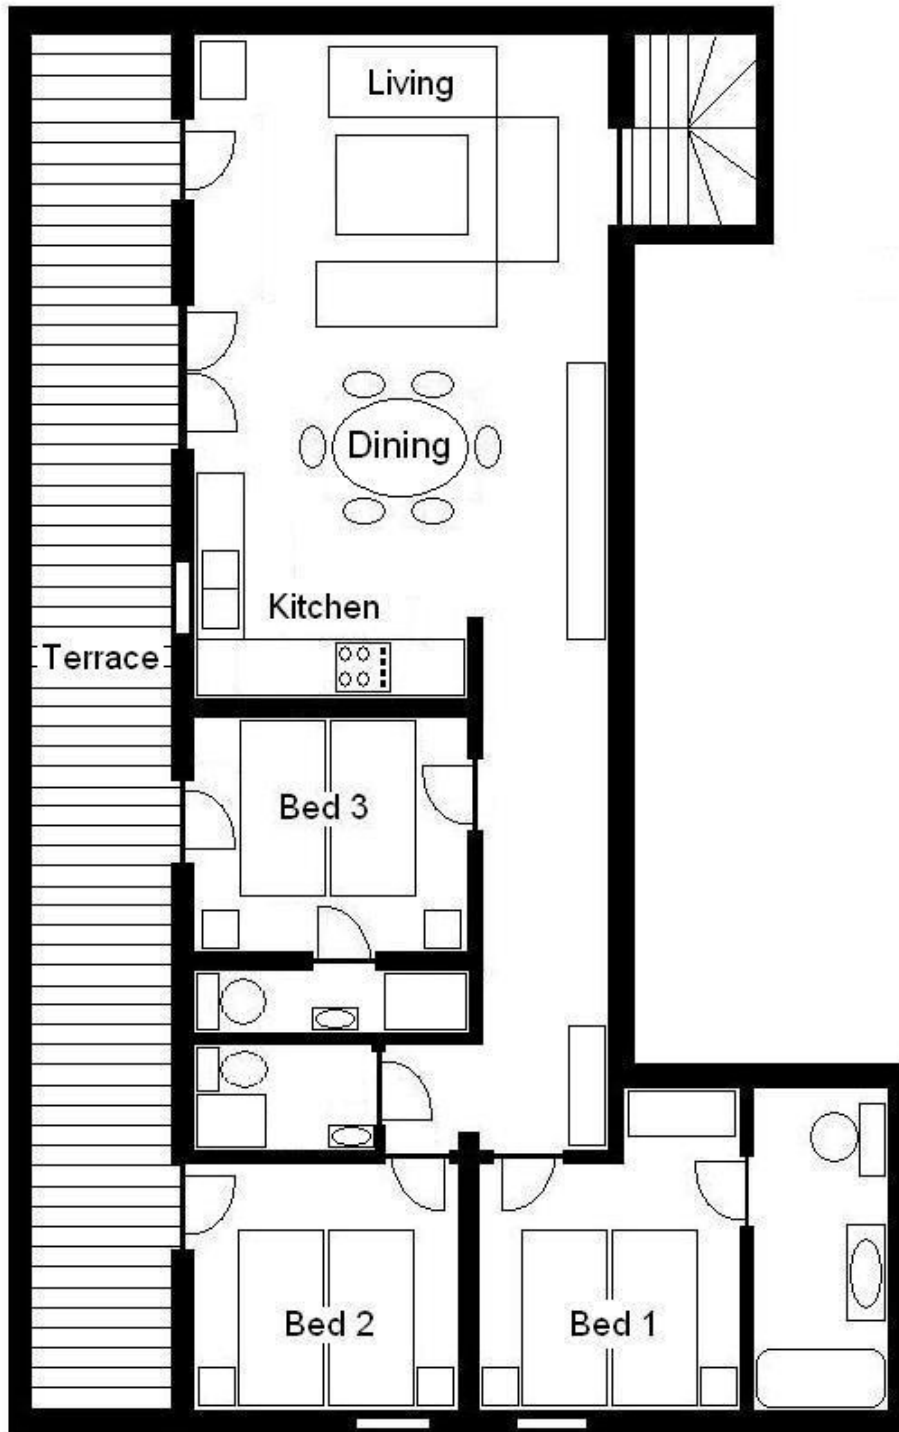

FISH & PIPS

Chalet Isere

Floor plans designed & built by **RUNNING REPAIRS**

Not to scale