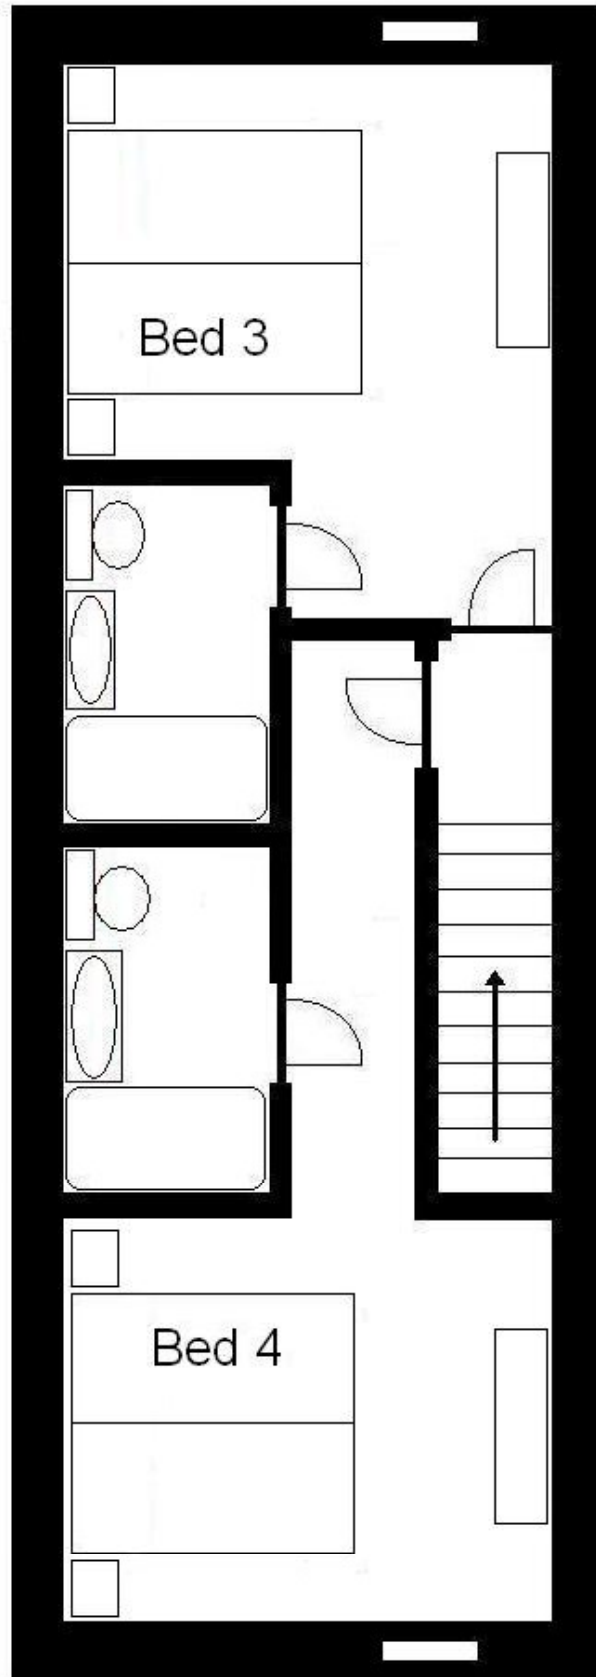

FISH & PIPS

Chalet Christophe Ground floor

Floor plans designed & built by **RUNNING REPAIRS**

Not to scale

FISH&PIPS

Chalet Christophe

1st Floor

Floor plans designed & built by **RUNNING REPAIRS**

Not to scale