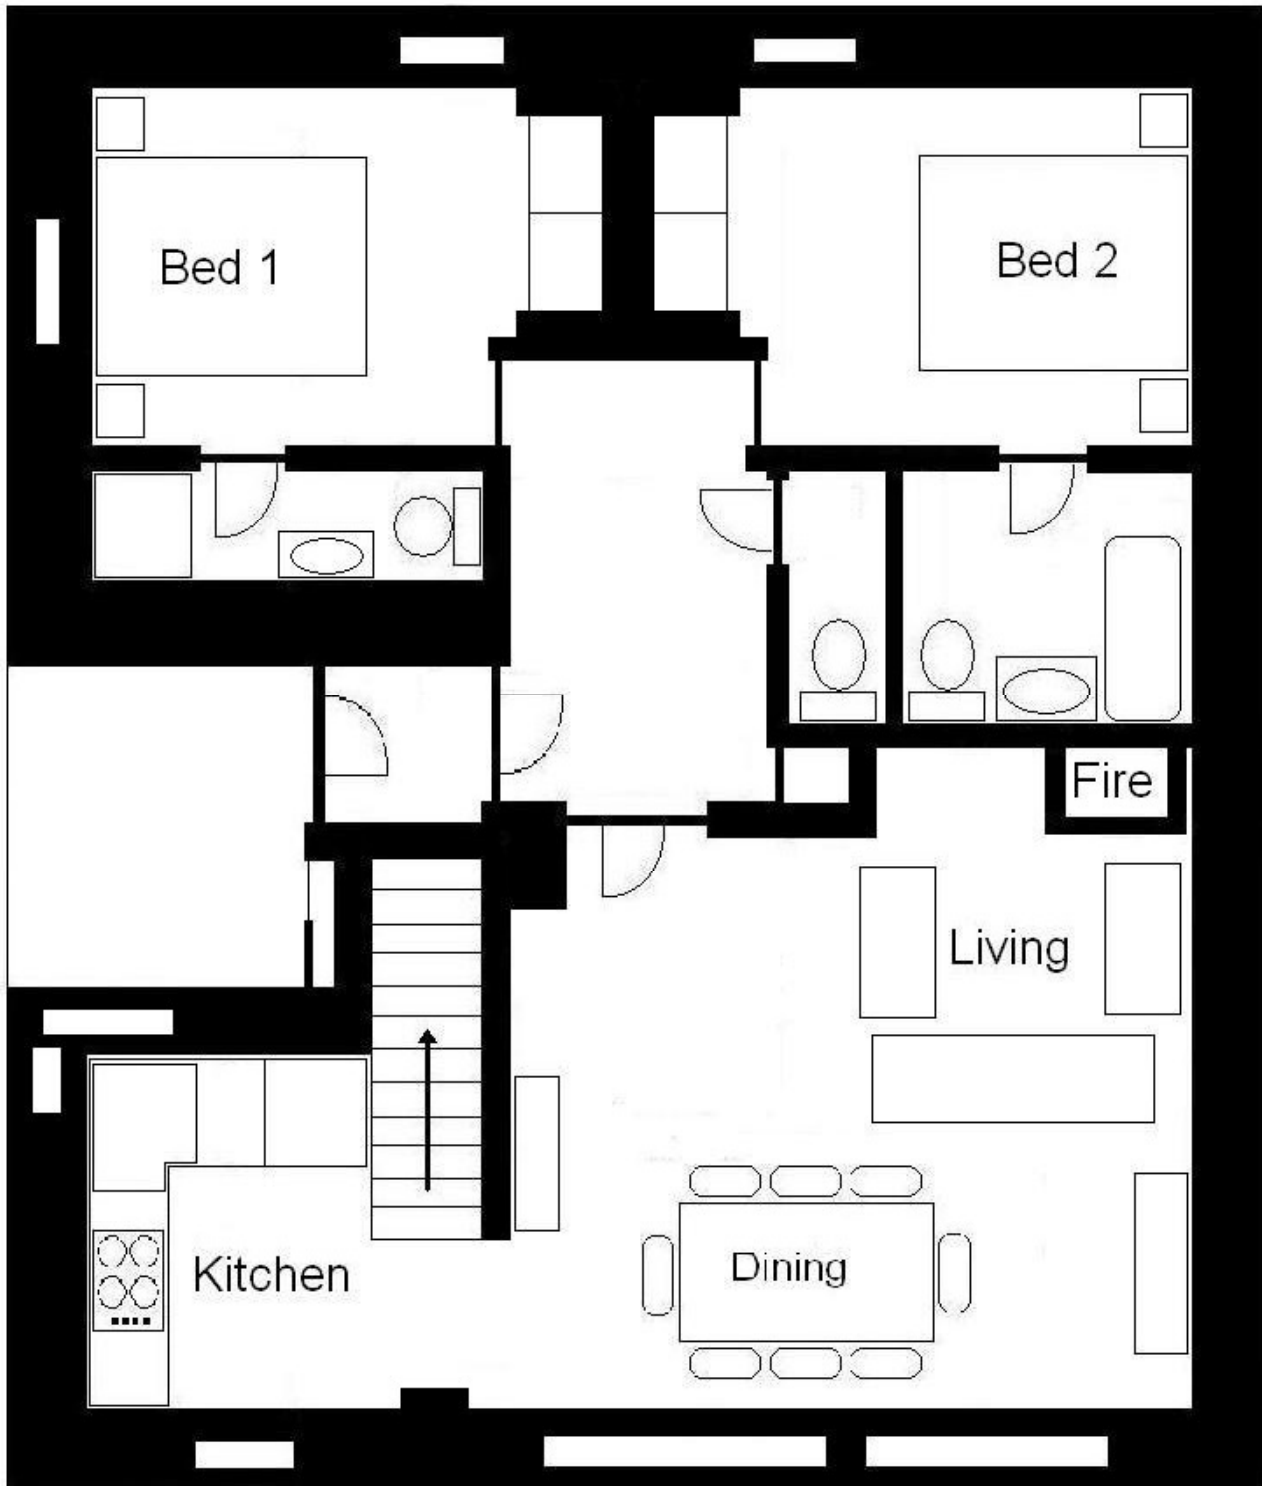

FISH & PIPS

Chalet Christophe Ground floor

Floor plans designed & built by **RUNNING REPAIRS**

Not to scale

FISH&PIPS

Chalet Christophe

1st Floor

Floor plans designed & built by **RUNNING REPAIRS**

Not to scale