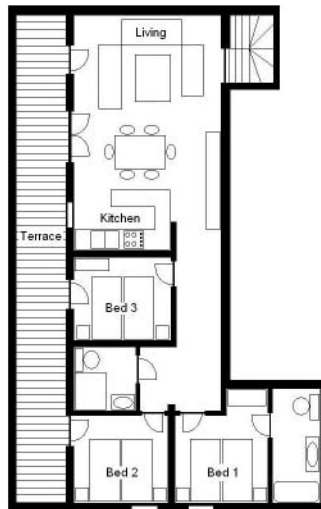

SANTONS ISERE

VAL D'ISERE, SLEEPS 6

SKI:FISH&PIPS

NEW TO OUR PORTFOLIO this year, Chalet Santons Isere combines convenience with tranquility in one of the best resorts in the world, Val d'Isere. Just 100m from the nursery slopes and major Solaise and Belvarde lifts, Santons Isere has easy access to the whole Espace Killy ski area, and is moments walk from the vibrant centre of this fantastic resort. Isere is one of 6 chic apartments in the Santons building, formerly a hotel but converted 9 years ago. The apartment is ideal for both families and friends. Isere comprises of 3 bedrooms (twin / double) each with its own bathroom (shower or bath, sink and WC). The large open plan chalet living room has smart contemporary furnishings and is bathed in light through doors that lead onto a sunny terrace and completely secluded snow bank and stream. The chalet is equipped with all the mod cons - wireless internet available from your laptop, Sky TV, iPod docking station.

Mark Palmer, Travel Editor – Daily Mail

SANTONS ISERE

SKI:FISH&PIPS

THE CHALET

- Sleeps 6
- Central location
- DVD
- CD player / radio
- iPod docking station
- Sky TV (Flat screen television)
- Wi-Fi
- Board games and DVDs library
- Safe peaceful south facing sun terrace
- Cot space in 2 rooms
- Snowshoes and sledges at your disposal

FLOOR PLAN

INCLUDED IN THE PRICE:

- 7 nights accommodation
- Dedicated service from Fish&Pips team
- 6 days fully catered Fish&Pips service (Varied and extensive breakfast, afternoon tea, canapés and 4 course suppers)
- Unlimited complimentary hand picked wine selection, beer and soft drinks
- Champagne reception on arrival
- High Tea for children
- Bespoke pre-holiday care including assistance in booking transfers, lessons, ski passes and ski hire