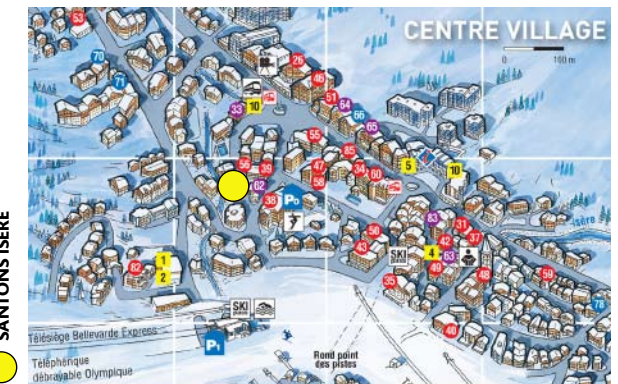

SANTONS ISERE

VAL D'ISERE, SLEEPS 6

SKI:FISH&PIPS

NEW TO OUR PORTFOLIO this year, Chalet Santons Isere combines convenience with tranquility in one of the best resorts in the world, Val d'Isere. Just 100m from the nursery slopes and major Solaise and Belvarde lifts, Santons Isere has easy access to the whole Espace Killy ski area, and is moments walk from the vibrant centre of this fantastic resort. Isere is one of 6 chic apartments in the Santons building, formerly a hotel but converted 9 years ago. The apartment is ideal for both families and friends. Isere comprises of 3 bedrooms (twin / double) each with its own bathroom (shower or bath, sink and WC). The large open plan chalet living room has smart contemporary furnishings and is bathed in light through doors that lead onto a sunny terrace and completely secluded snow bank and stream. The chalet is equipped with all the mod cons - wireless internet available from your laptop, Sky TV, iPod docking station.

Mark Palmer, Travel Editor – Daily Mail

SANTONS ISERE

SKI:FISH&PIPS

THE CHALET

- Sleeps 6
- Central location
- DVD
- CD player / radio
- iPod docking station
- Sky TV (Flat screen television)
- Wi-Fi
- Board games and DVDs library
- Safe peaceful south facing sun terrace
- Cot space in 2 rooms
- Snowshoes and sledges at your disposal

FLOOR PLAN

INCLUDED IN THE PRICE:

- 7 nights accommodation
- Dedicated service from Fish&Pips team
- 6 days fully catered Fish&Pips service (Varied and extensive breakfast, afternoon tea, canapés and 4 course suppers)
- Unlimited complimentary hand picked wine selection, beer and soft drinks
- Champagne reception on arrival
- High Tea for children
- Bespoke pre-holiday care including assistance in booking transfers, lessons, ski passes and ski hire

MAPS

SANTONS ISERE

VAL D'ISERE