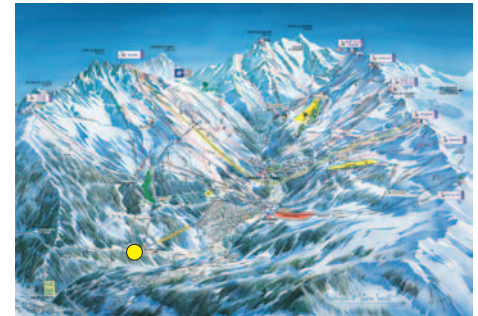

## LOCATION MAP

### MÉRIBEL VILLAGE MAP 1400M

### KEY

- Le Bo a Mil
- SPAR - Lodge de Village, Meribel Village Bakery
- Bus stop
- Chalet Le Christophe
- Fish&Pips private parking
- Chalets Corblettes, Aurigny and Braye
- Chalet Du Guide

### MÉRIBEL VALLEY PISTE MAP

TOWN CENTRE

SKI LIFTS AND SLOPES