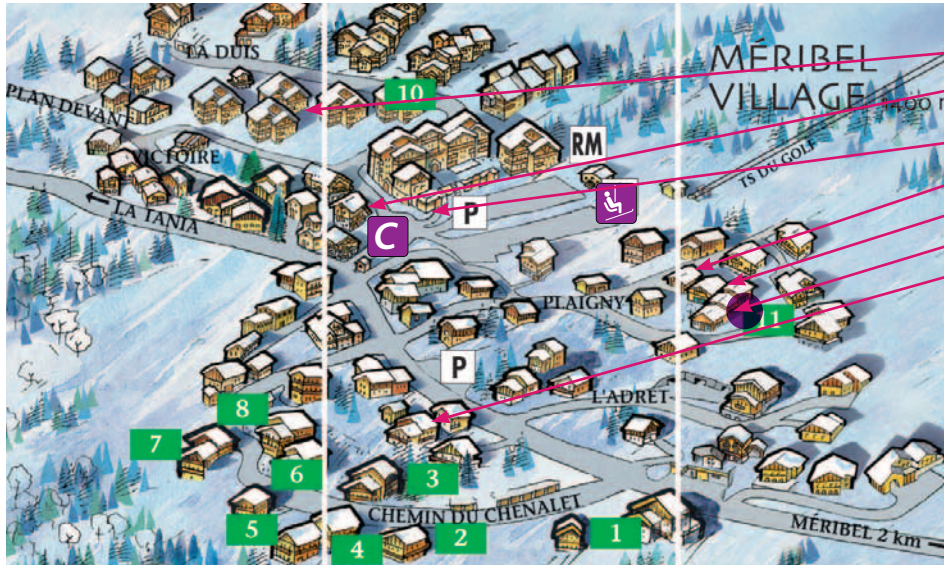

# CHALET LE CHRISTOPHE

## LOCATION MAP

### MÉRIBEL VILLAGE MAP 1400M

### MÉRIBEL VALLEY PISTE MAP

TOWN CENTRE

SKI LIFTS AND SLOPES