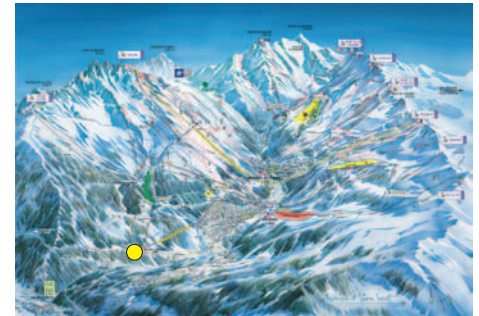

CHALET DU GUIDE LOCATION MAP

MÉRIBEL VILLAGE MAP 1400M

KEY

- Le Bo a Mil
- SPAR - Lodge de Village, Meribel Village Bakery
- Bus stop
- Chalet Le Christophe
- Fish&Pips private parking
- Chalets Corblettes, Aurigny and Braye
- Chalet Du Guide

MÉRIBEL VALLEY PISTE MAP

TOWN CENTRE

SKI LIFTS AND SLOPES