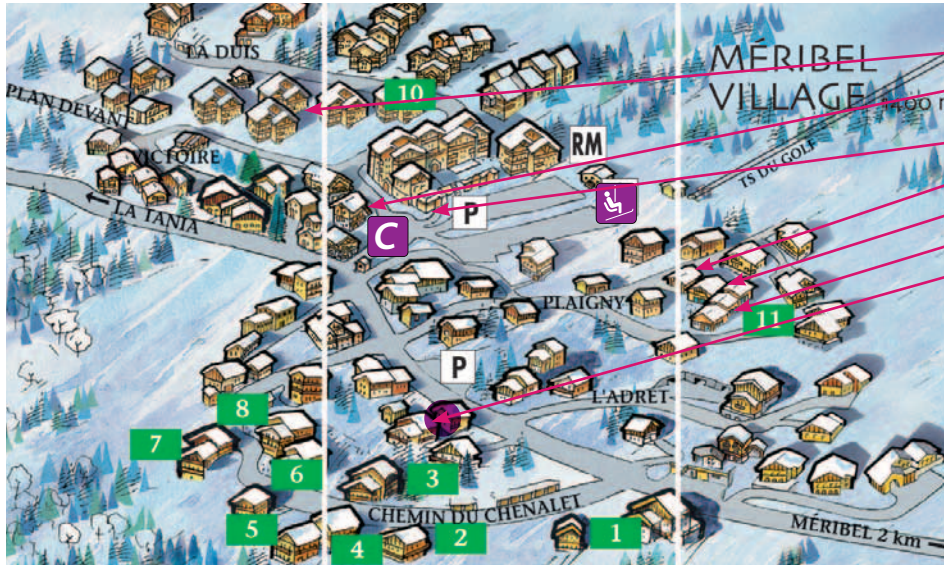

CHALET DU GUIDE LOCATION MAP

MÉRIBEL VILLAGE MAP 1400M

KEY

- Le Bo a Mil
- SPAR - Lodge de Village, Meribel Village Bakery
- Bus stop
- Chalet Le Christophe
- Fish&Pips private parking
- Chalets Corblettes, Aurigny and Braye
- Chalet Du Guide

MÉRIBEL VALLEY PISTE MAP

TOWN CENTRE

SKI LIFTS AND SLOPES