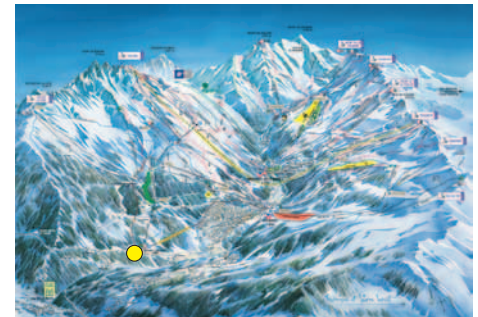

CHALET CORBLETTES LOCATION MAP

MÉRIBEL VILLAGE MAP 1400M

KEY

- Le Bo a Mil
- SPAR - Lodge de Village, Meribel Village Bakery
- Bus stop
- Chalet Le Christophe
- Fish&Pips private parking
- Chalets Corblettes, Aurigny and Braye
- Chalet Du Guide

MÉRIBEL VALLEY PISTE MAP

C TOWN CENTRE **RM** SKI LIFTS AND SLOPES