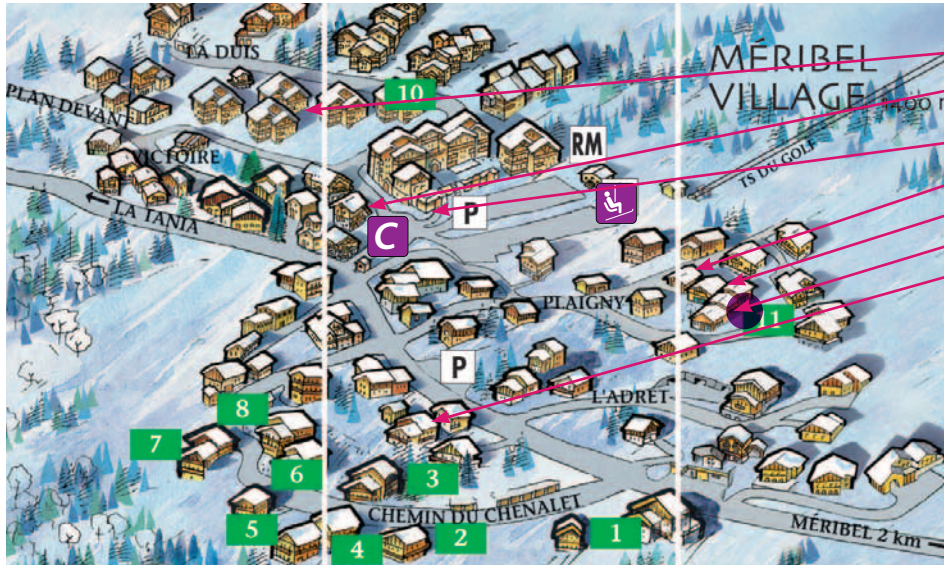

CHALET CORBLETTES LOCATION MAP

MÉRIBEL VILLAGE MAP 1400M

KEY

- Le Bo a Mil
- SPAR - Lodge de Village, Meribel Village Bakery
- Bus stop
- Chalet Le Christophe
- Fish&Pips private parking
- Chalets Corblettes, Aurigny and Braye
- Chalet Du Guide

MÉRIBEL VALLEY PISTE MAP

C TOWN CENTRE **RM** SKI LIFTS AND SLOPES