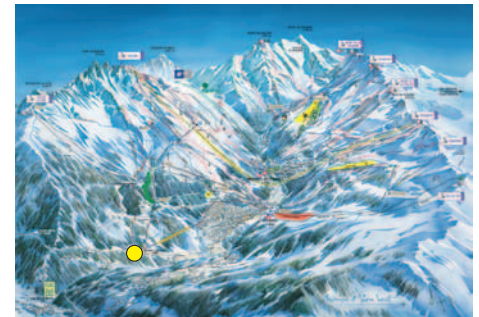

CHALET BRAYE LOCATION MAP

MÉRIBEL VILLAGE MAP 1400M

KEY

- Le Bo a Mil
- SPAR - Lodge de Village, Meribel Village Bakery
- Bus stop
- Chalet Le Christophe
- Fish&Pips private parking
- Chalets Corblettes, Aurigny and Braye
- Chalet Du Guide

MÉRIBEL VALLEY PISTE MAP

TOWN CENTRE

SKI LIFTS AND SLOPES