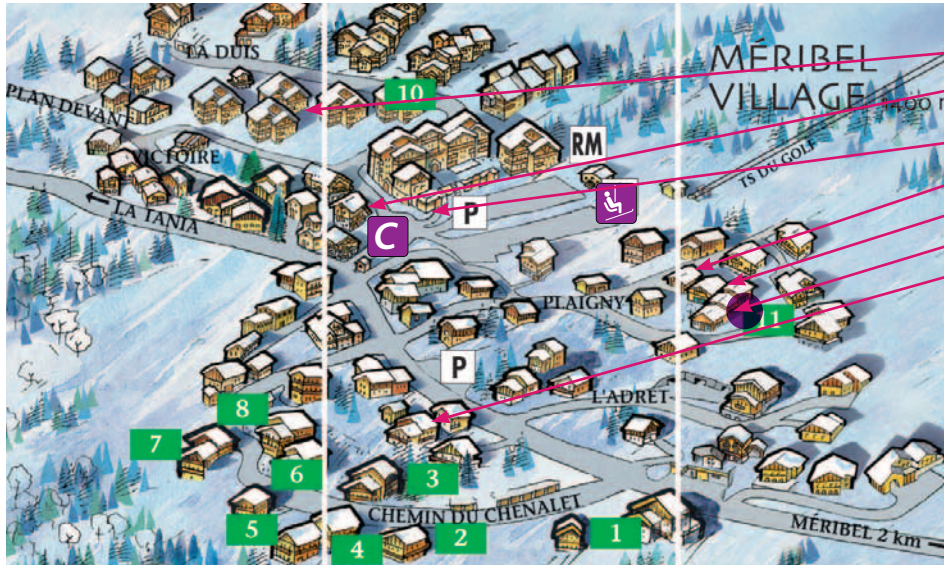

CHALET BRAYE LOCATION MAP

MÉRIBEL VILLAGE MAP 1400M

KEY

- Le Bo a Mil
- SPAR - Lodge de Village, Meribel Village Bakery
- Bus stop
- Chalet Le Christophe
- Fish&Pips private parking
- Chalets Corblettes, Aurigny and Braye
- Chalet Du Guide

MÉRIBEL VALLEY PISTE MAP

TOWN CENTRE

SKI LIFTS AND SLOPES