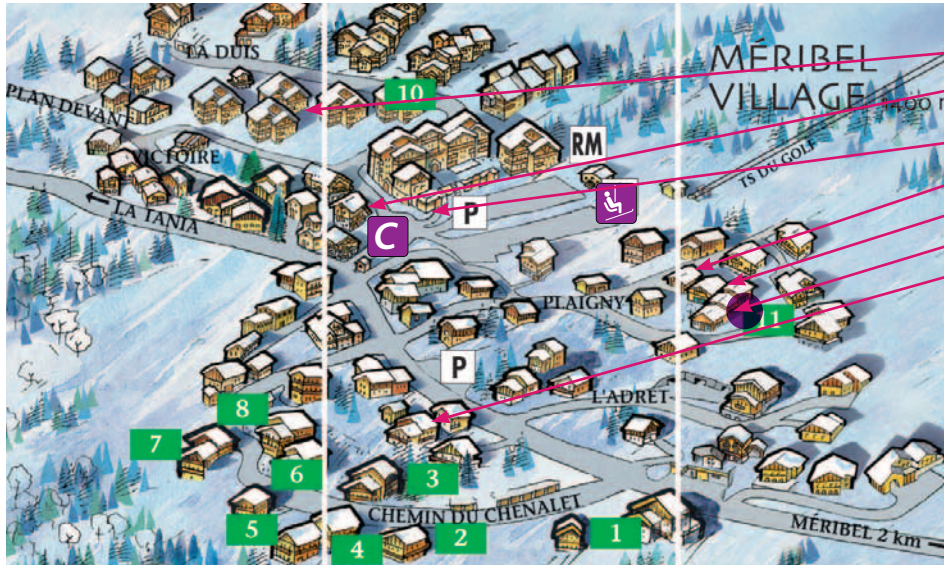

# CHALET AURIGNY LOCATION MAP

MÉRIBEL VILLAGE MAP 1400M

**KEY**

- Le Bo a Mil
- SPAR - Lodge de Village, Meribel Village Bakery
- Bus stop
- Chalet Le Christophe
- Fish&Pips private parking
- Chalets Corblettes, Aurigny and Braye
- Chalet Du Guide

MÉRIBEL VALLEY PISTE MAP

**C** TOWN CENTRE     SKI LIFTS AND SLOPES