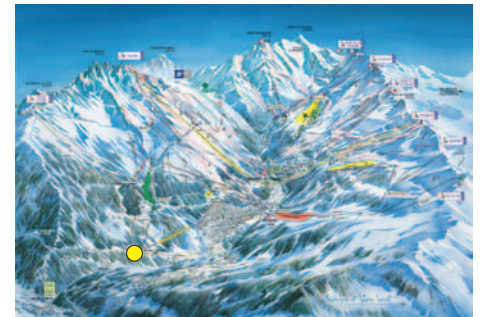

# CHALET AURIGNY LOCATION MAP

MÉRIBEL VILLAGE MAP 1400M

**KEY**

- Le Bo a Mil
- SPAR - Lodge de Village, Meribel Village Bakery
- Bus stop
- Chalet Le Christophe
- Fish&Pips private parking
- Chalets Corblettes, Aurigny and Braye
- Chalet Du Guide

MÉRIBEL VALLEY PISTE MAP

**C** TOWN CENTRE     SKI LIFTS AND SLOPES